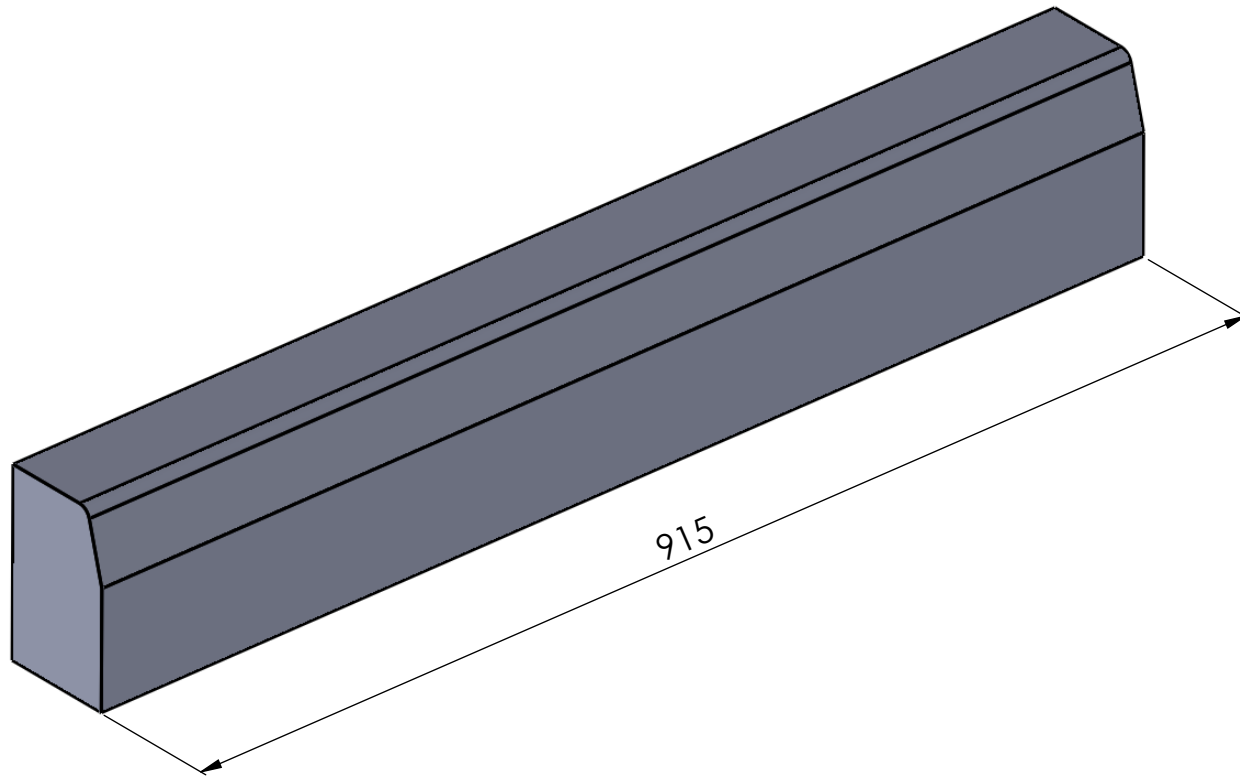

Greaney Concrete Products
Advanced equipment & superior products since 1976

Garden Kerbs
6" x 4" Precast

Drawn By:
TGL

The information contained in this drawing was up to date at the time of going to print. Profile, sizes and weights are given as an indication only.
Greaney Concrete Products Ltd reserves the right to modify these at any time without notice.