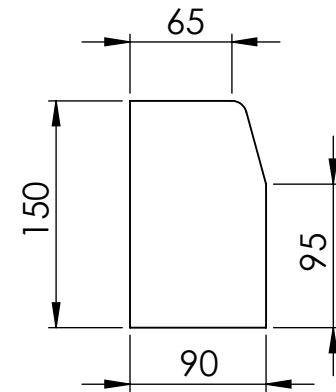

Greaney Concrete Products
Advanced equipment & superior products since 1976

Garden Kerbs
6" x 4" Precast

Drawn By:
TGL

The information contained in this drawing was up to date at the time of going to print. Profile, sizes and weights are given as an indication only.
Greaney Concrete Products Ltd reserves the right to modify these at any time without notice.