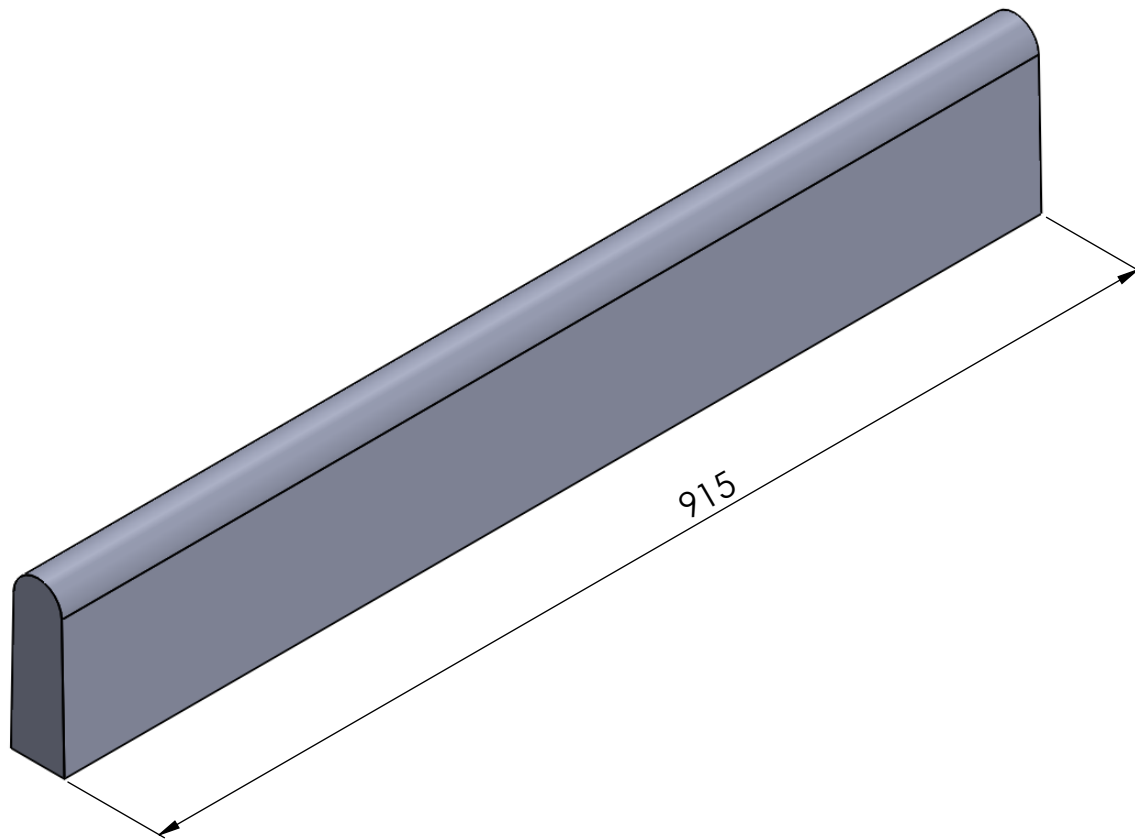

Greaney Concrete Products
Advanced equipment & superior products since 1976

Garden Kerbs
6" x 2" Round Top - Precast Kerb

Drawn By:
TGL

The information contained in this drawing was up to date at the time of going to print. Profile, sizes and weights are given as an indication only.
Greaney Concrete Products Ltd reserves the right to modify these at any time without notice.