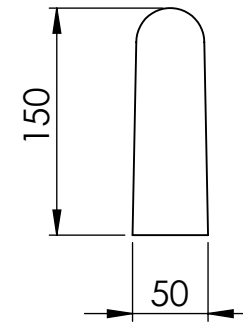

Greaney Concrete Products
Advanced equipment & superior products since 1976

Garden Kerbs
6" x 2" Round Top - Precast Kerb

Drawn By:
TGL

The information contained in this drawing was up to date at the time of going to print. Profile, sizes and weights are given as an indication only.
Greaney Concrete Products Ltd reserves the right to modify these at any time without notice.