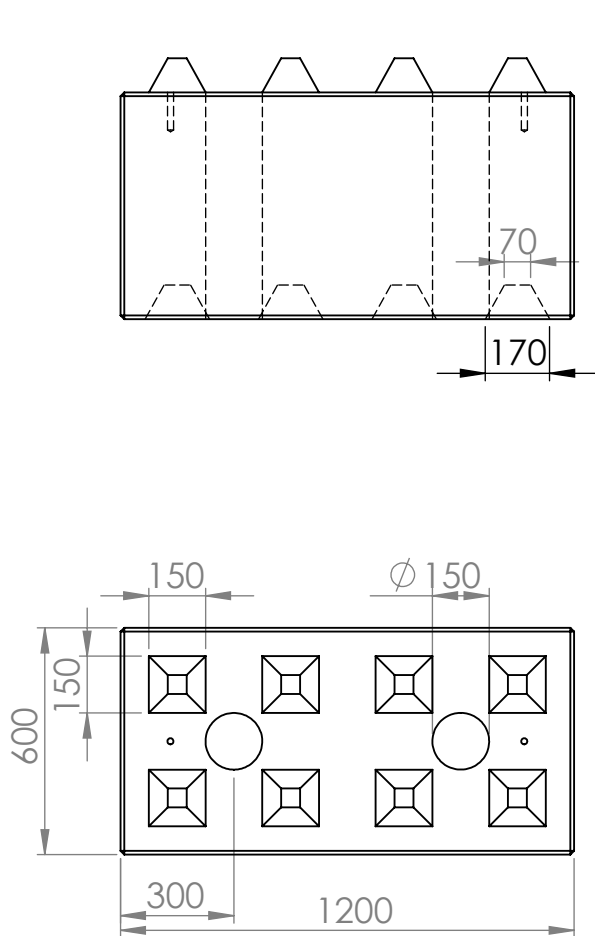

Greaney Concrete Products  
Advanced equipment & superior products since 1976

Lego Block - 1200x600x600

Approx Weight:  
1000kg

Drawn By:  
TGL

The information contained in this drawing was up to date at the time of going to print. Profile, sizes and weights are given as an indication only. Greaney Concrete Products Ltd reserves the right to modify these at any time without notice.