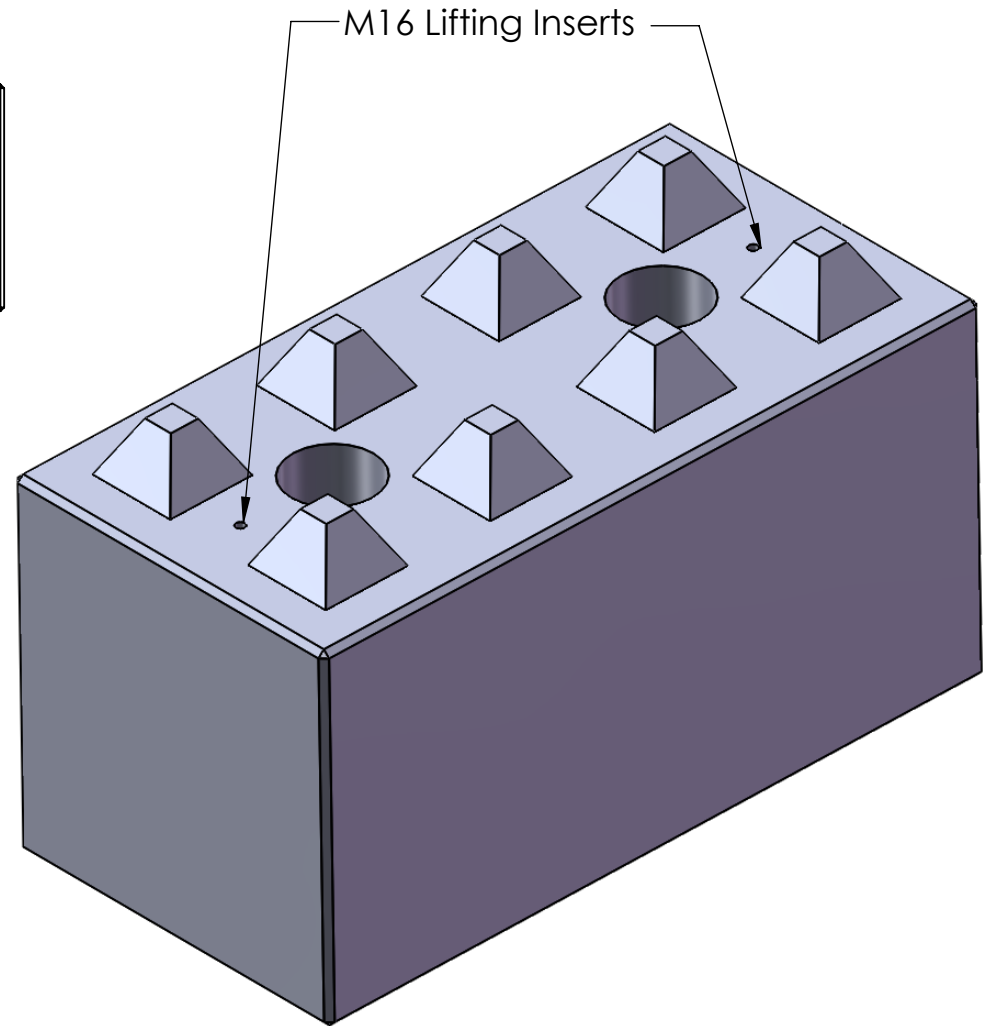

Greaney Concrete Products  
Advanced equipment & superior products since 1976

Lego Block - 1200x600x600

Approx Weight:  
1000kg

Drawn By:  
TGL

The information contained in this drawing was up to date at the time of going to print. Profile, sizes and weights are given as an indication only. Greaney Concrete Products Ltd reserves the right to modify these at any time without notice.